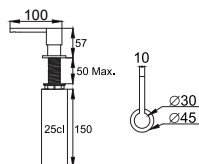

nivito™

Art nr: CU-500-steel
Brushed Stainless steel

EAN nr:
7350051951725

Cube.

- Brushed Stainless steel
- 18 G, 1,2mm steel
- Sound damp
- R 15
- Handmade

Related Products:

SR-B

CU-WB-200 Steel