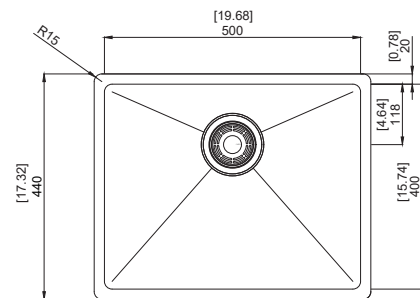

nivito™

Art nr: CU-500-steel
Brushed Stainless steel

EAN nr:
7350051951725

Cube.

- Brushed Stainless steel
- 18 G, 1,2mm steel
- Sound damp
- R 15
- Handmade

Related Products:

SR-B

CU-WB-200 Steel