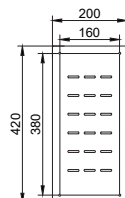

nivito™

Art nr: CU-500-steel
Brushed Stainless steel

EAN nr:
7350051951725

Cube.

- Brushed Stainless steel
- 18 G, 1,2mm steel
- Sound damp
- R 15
- Handmade

Related Products:

SR-B

CU-WB-200 Steel