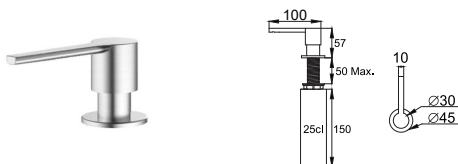

nivito™

Art nr: CU-500-steel
Brushed Stainless steel

EAN nr:
7350051951725

Cube.

- Brushed Stainless steel
- 18 G, 1,2mm steel
- Sound damp
- R 15
- Handmade

Related Products:

SR-B

CU-WB-200 Steel