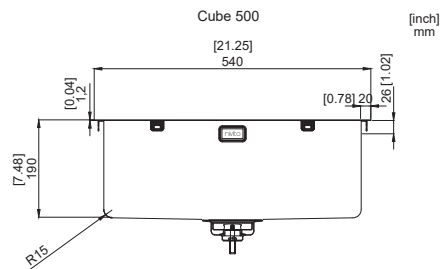

nivito™

Art nr: CU-500-steel
Brushed Stainless steel

EAN nr:
7350051951725

Cube.

- Brushed Stainless steel
- 18 G, 1,2mm steel
- Sound damp
- R 15
- Handmade

Related Products:

SR-B

CU-WB-200 Steel